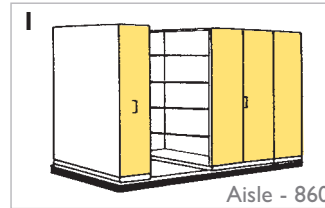

A ACCESSORIES >

- LOCKABLE ■ ROLL OUT FILE FRAME ■ ROLL OUT SHELF
- SHELF FILING RACKS ■ COVER PANELS

^ COLOUR CODED FILING

^ ALPHABETICAL & NUMERIC LABELS

^ SHELF FILING DIVIDERS

^ FULL VIEW LATERAL FILES

^ SHELF FILING RACKS

^ CABINET INSERT

^ TOP TAB FOR VERTICAL FILES

D DIMENSIONS >

400 Deep

300 Deep

Combination Depths

Overall Length - 2560

Overall Length - 4160

WIDTHS 950/1250
 DEPTHS 400 300

SHELVING HEIGHT 2175
 OVERALL HEIGHT 2320