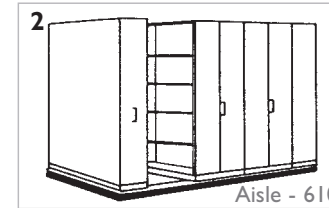

A ACCESSORIES >

- LOCKABLE ■ ROLL OUT FILE FRAME ■ ROLL OUT SHELF
- SHELF FILING RACKS ■ COVER PANELS

^ COLOUR CODED FILING

^ ALPHABETICAL & NUMERIC LABELS

^ SHELF FILING DIVIDERS

^ FULL VIEW LATERAL FILES

^ SHELF FILING RACKS

^ CABINET INSERT

^ TOP TAB FOR VERTICAL FILES

D DIMENSIONS >

400 Deep

300 Deep

Combination Depths

Overall Length - 2560

Overall Length - 4160

WIDTHS 950/1250
 DEPTHS 400 300

SHELVING HEIGHT 2175
 OVERALL HEIGHT 2320