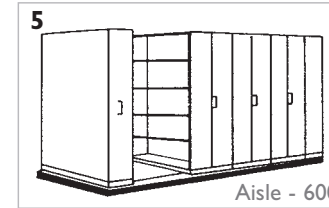

A ACCESSORIES >

- LOCKABLE ■ ROLL OUT FILE FRAME ■ ROLL OUT SHELF
- SHELF FILING RACKS ■ COVER PANELS

^ COLOUR CODED FILING

^ ALPHABETICAL & NUMERIC LABELS

^ SHELF FILING DIVIDERS

^ FULL VIEW LATERAL FILES

^ SHELF FILING RACKS

^ CABINET INSERT

^ TOP TAB FOR VERTICAL FILES

D DIMENSIONS >

400 Deep

300 Deep

Combination Depths

Overall Length - 2560

Overall Length - 4160

WIDTHS 950/1250
 DEPTHS 400 300

SHELVING HEIGHT 2175
 OVERALL HEIGHT 2320