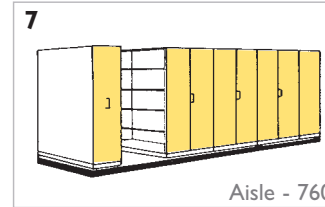

A ACCESSORIES >

- LOCKABLE ■ ROLL OUT FILE FRAME ■ ROLL OUT SHELF
- SHELF FILING RACKS ■ COVER PANELS

^ COLOUR CODED FILING

^ ALPHABETICAL & NUMERIC LABELS

^ SHELF FILING DIVIDERS

^ FULL VIEW LATERAL FILES

^ SHELF FILING RACKS

^ CABINET INSERT

^ TOP TAB FOR VERTICAL FILES

D DIMENSIONS >

400 Deep

300 Deep

Combination Depths

Overall Length - 2560

Overall Length - 4160

WIDTHS 950/1250
 DEPTHS 400 300

SHELVING HEIGHT 2175
 OVERALL HEIGHT 2320