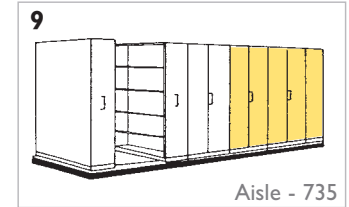

A ACCESSORIES >

- LOCKABLE ■ ROLL OUT FILE FRAME ■ ROLL OUT SHELF
- SHELF FILING RACKS ■ COVER PANELS

^ COLOUR CODED FILING

^ ALPHABETICAL & NUMERIC LABELS

^ SHELF FILING DIVIDERS

^ FULL VIEW LATERAL FILES

^ SHELF FILING RACKS

^ CABINET INSERT

^ TOP TAB FOR VERTICAL FILES

D DIMENSIONS >

400 Deep

300 Deep

Combination Depths

Overall Length - 2560

Overall Length - 4160

WIDTHS 950/1250
 DEPTHS 400 300

SHELVING HEIGHT 2175
 OVERALL HEIGHT 2320