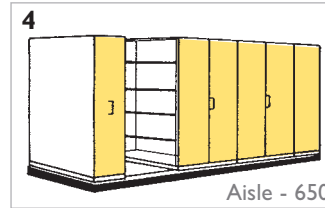

A ACCESSORIES >

- LOCKABLE ■ ROLL OUT FILE FRAME ■ ROLL OUT SHELF
- SHELF FILING RACKS ■ COVER PANELS

^ COLOUR CODED FILING

^ ALPHABETICAL & NUMERIC LABELS

^ SHELF FILING DIVIDERS

^ FULL VIEW LATERAL FILES

^ SHELF FILING RACKS

^ CABINET INSERT

^ TOP TAB FOR VERTICAL FILES

D DIMENSIONS >

400 Deep

300 Deep

Combination Depths

Overall Length - 2560

Overall Length - 4160

WIDTHS 950/1250
 DEPTHS 400 300

SHELVING HEIGHT 2175
 OVERALL HEIGHT 2320