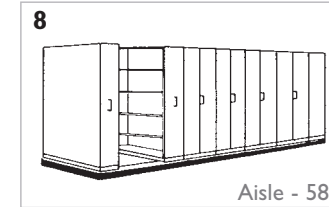

A ACCESSORIES >

- LOCKABLE ■ ROLL OUT FILE FRAME ■ ROLL OUT SHELF
- SHELF FILING RACKS ■ COVER PANELS

^ COLOUR CODED FILING

^ ALPHABETICAL & NUMERIC LABELS

^ SHELF FILING DIVIDERS

^ FULL VIEW LATERAL FILES

^ SHELF FILING RACKS

^ CABINET INSERT

^ TOP TAB FOR VERTICAL FILES

D DIMENSIONS >

400 Deep

300 Deep

Combination Depths

Overall Length - 2560

Overall Length - 4160

WIDTHS 950/1250
 DEPTHS 400 300

SHELVING HEIGHT 2175
 OVERALL HEIGHT 2320