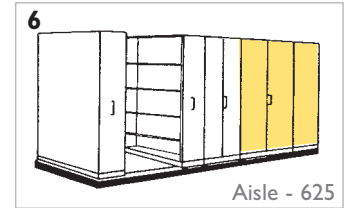

A ACCESSORIES >

- LOCKABLE ■ ROLL OUT FILE FRAME ■ ROLL OUT SHELF
- SHELF FILING RACKS ■ COVER PANELS

^ COLOUR CODED FILING

^ ALPHABETICAL & NUMERIC LABELS

^ SHELF FILING DIVIDERS

^ FULL VIEW LATERAL FILES

^ SHELF FILING RACKS

^ CABINET INSERT

^ TOP TAB FOR VERTICAL FILES

D DIMENSIONS >

400 Deep

300 Deep

Combination Depths

Overall Length - 2560

Overall Length - 4160

WIDTHS 950/1250
 DEPTHS 400 300

SHELVING HEIGHT 2175
 OVERALL HEIGHT 2320