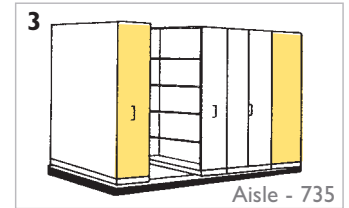

A ACCESSORIES >

- LOCKABLE ■ ROLL OUT FILE FRAME ■ ROLL OUT SHELF
- SHELF FILING RACKS ■ COVER PANELS

^ COLOUR CODED FILING

^ ALPHABETICAL & NUMERIC LABELS

^ SHELF FILING DIVIDERS

^ FULL VIEW LATERAL FILES

^ SHELF FILING RACKS

^ CABINET INSERT

^ TOP TAB FOR VERTICAL FILES

D DIMENSIONS >

400 Deep

300 Deep

Combination Depths

Overall Length - 2560

Overall Length - 4160

WIDTHS 950/1250
 DEPTHS 400 300

SHELVING HEIGHT 2175
 OVERALL HEIGHT 2320